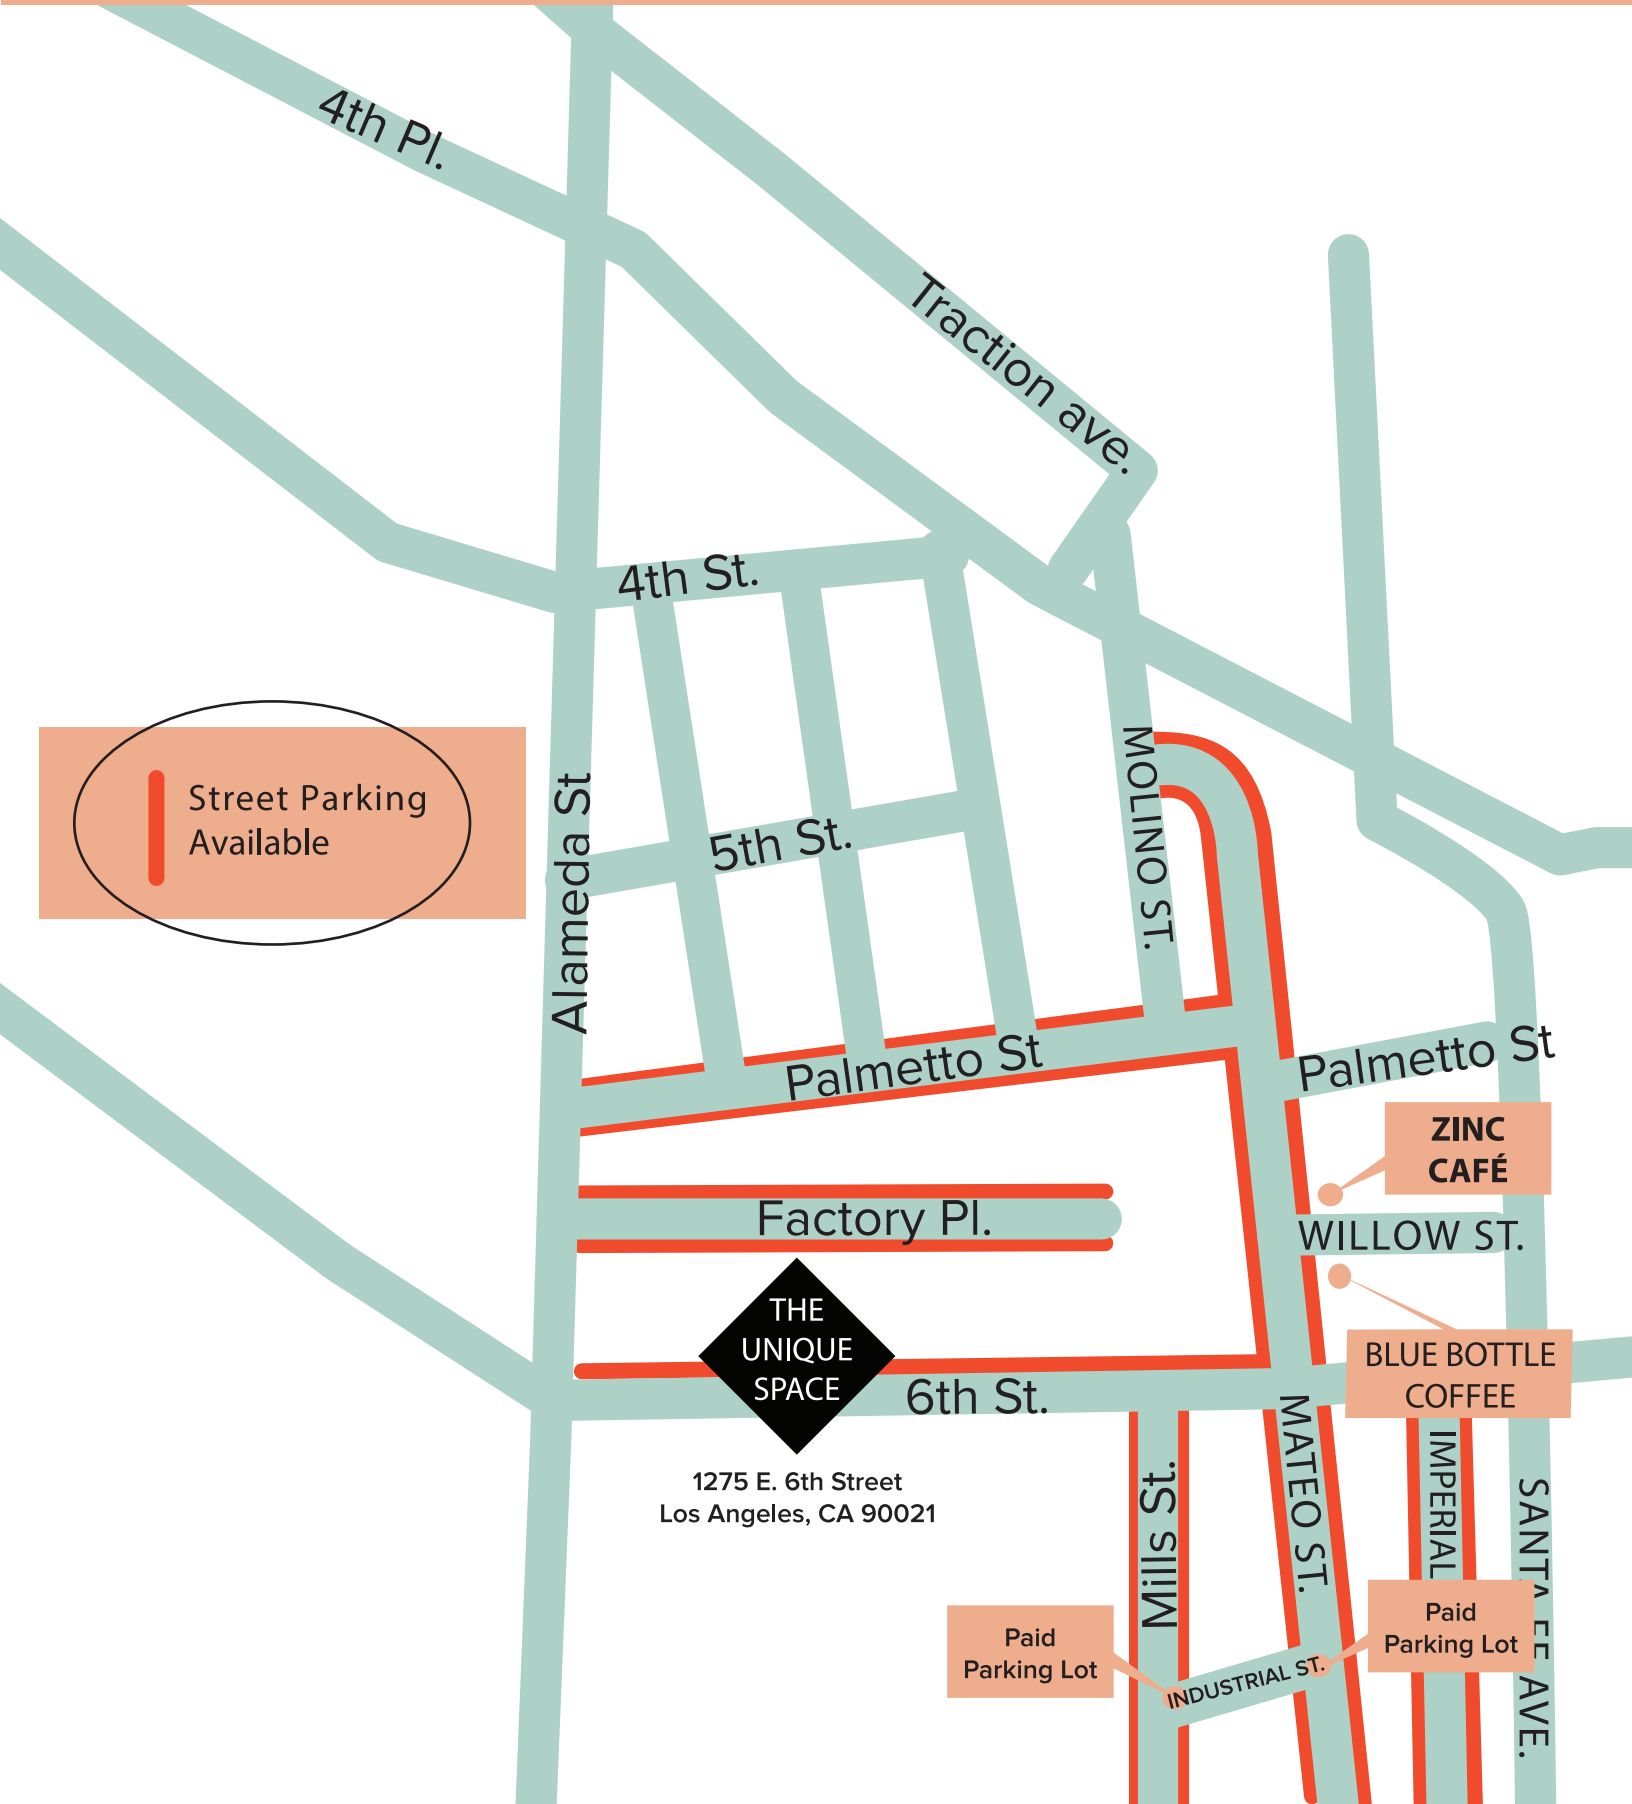

PARKING INFORMATION

THE UNIQUE SPACE /// 1275 E. 6TH STREET, LOS ANGELES, CA 90021

Street Parking Available

THE
UNIQUE
SPACE

1275 E. 6th Street
Los Angeles, CA 90021

ZINC
CAFÉ

BLUE BOTTLE
COFFEE

Paid
Parking Lot

Paid
Parking Lot